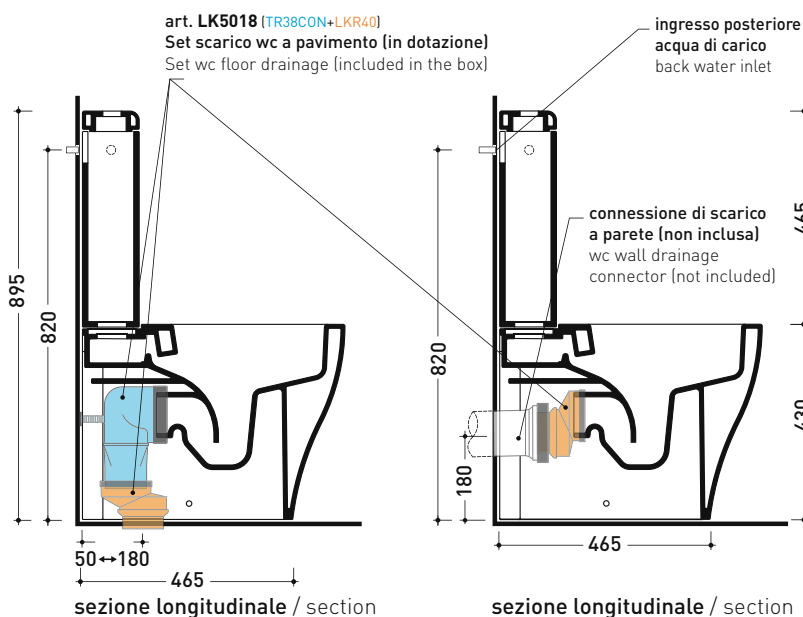

AP116G + AP39

Monoblock wc goclean with s/p trap +
cistern suitable for monoblock wc
(drainage connectors art. LK5018 included)

Complements: **SLIM Short soft-closing thermosetting seat&cover (APCW07)**
Line accessories: **TWO - HOOP - NOKÉ - FOLD**

Technical accessories: **Floor fixing kit (9003)**
OLI double flushing system (MBBO)

Package dim. wc | Weight **34 kg** | Pz. Pallet n° **18**

Package dim. cistern | Weight **14 kg** | Pz. Pallet n° **36**

CE UNI EN 997 Dop-No997

vista zenitale / zenital view

sizes in mm

Please consider a 2% tolerance on indicated measurements

CERAMIC: glossy finish

white

matt finish

milky white