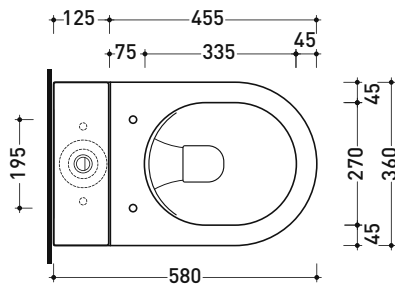

AP116G + AP39

Monoblock wc goclean with s/p trap +
cistern suitable for monoblock wc
(drainage connectors art. LK5018 included)

Complements: **SLIM Short soft-closing thermosetting seat&cover (APCW07)**
Line accessories: **TWO - HOOP - NOKÉ - FOLD**

CE UNI EN 997 Dop-No997

vista zenitale / zenital view

sizes in mm

Please consider a 2% tolerance on indicated measurements

CERAMIC: glossy finish

white

matt finish

milky white