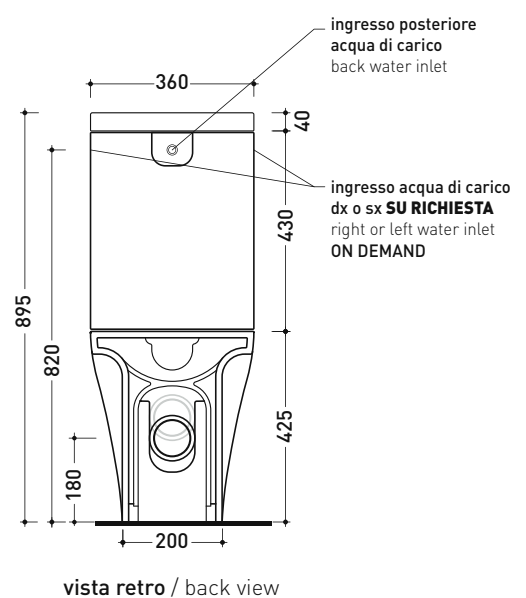

AP116G + AP39

Monoblock wc goclean with s/p trap +
cistern suitable for monoblock wc
(drainage connectors art. LK5018 included)

Complements: **SLIM Short soft-closing thermosetting seat&cover (APCW07)**
Line accessories: **TWO - HOOP - NOKÉ - FOLD**

Technical accessories: **Floor fixing kit (9003)**
OLI double flushing system (MBBO)

Package dim. wc | Weight **34 kg** | Pz. Pallet n° **18**

Package dim. cistern | Weight **14 kg** | Pz. Pallet n° **36**

CE UNI EN 997 Dop-No997

vista zenitale / zenital view

sizes in mm

Please consider a 2% tolerance on indicated measurements

CERAMIC: glossy finish

white

matt finish

milky white